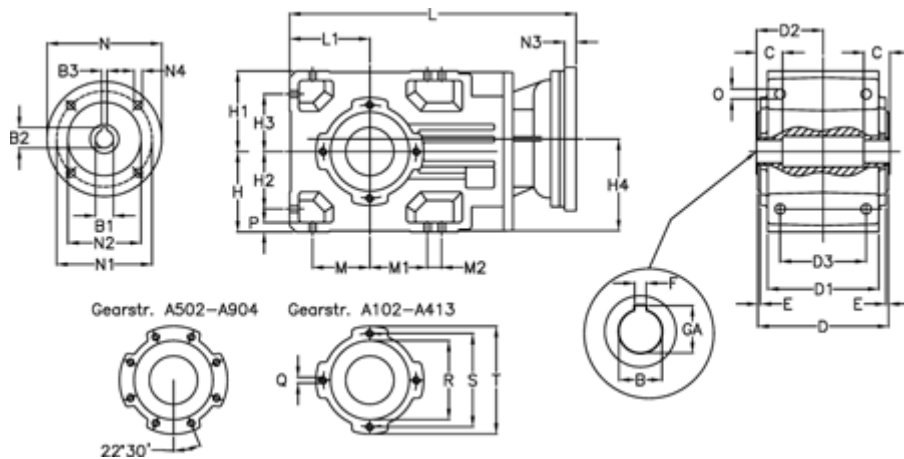

Article number: 29600200844220
 Description: Bevel helical gearbox
 A202UH35-8,4-P63B5

Measures

B = 35	D3 = 90	H3 = 60.0	N1 = 115	S = 115
B1 = 11	Description = A202UH35-xx-P63 B5	H4 = 93.0	N2 = 95	T = 140
B2 = 12.8	E = 3.0	L = 306.0	N3 = 0	
B3 = 4	F = 10	L1 = 80	N4 = M8x19	
C = 22	GA = 38.3	M = 60.0	O = 9.5	
D = 136	H = 80	M1 = 60.0	P = 9	
D1 = 110	H1 = 80	M2 = 0	Q = M8x15	
D2 = 70.0	H2 = 60.0	N = 140	R = 95	